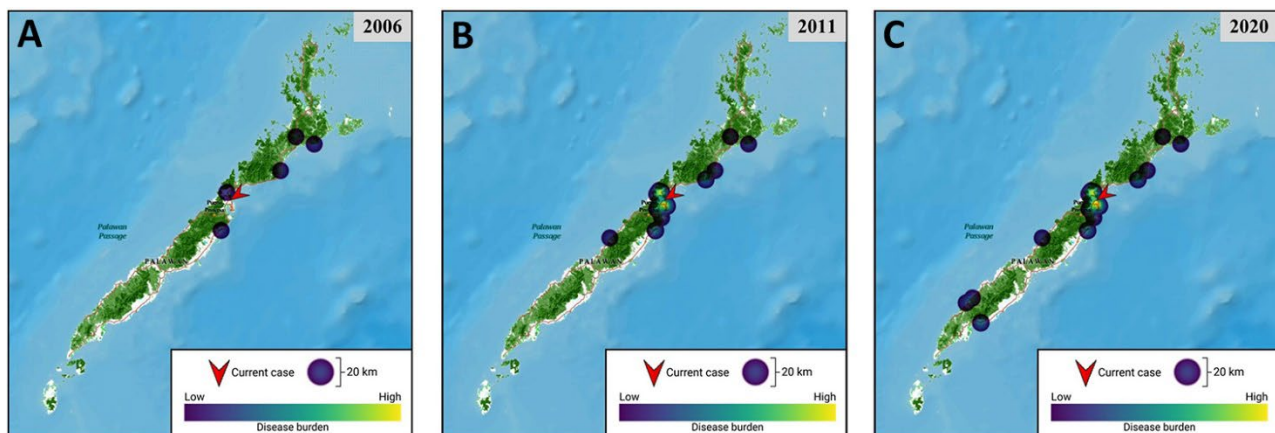

Plasmodium knowlesi Infection in Traveler Returning to Canada from the Philippines, 2023

Appendix

Appendix Figure. Heatmap of cumulative reported human cases of *Plasmodium knowlesi* in Palawan, Philippines. Representation based on unpublished data reported to the Research Institute for Tropical Medicine, the Philippines, at 3 timepoints from 2006, 2011, and 2020 (Appendix Table).

Appendix Table. Reported human cases of *Plasmodium knowlesi* in Palawan, Philippines, at 3 timepoints from 2006, 2011, and 2020

Date of Collection	Year	Residence/ Address (Sitio, Brgy, Municipality)	Latitude	Longitude
6-Jul	2006	Bacungan, PPC	9.909596	118.7012
6-Jul	2006	Balogo, San Miguel, Roxas	10.1159	119.2111
6-Jul	2006	Caibulo, Iraan, Roxas	10.4377	119.358
6-Jul	2006	Inagawan, Tagbarungis, PPC	9.5477	118.6453
6-Jul	2006	Taradungan, Roxas	10.3685	119.5313
16-Nov	2007	San Jose, PPC	9.7944	118.749
22-May	2008	Purok Magalang, Sta. Monica, PPC	9.787061	118.7393
21-May	2008	San Manuel, PPC	9.7793	118.7569
5-Sep	2011	(No data on Sitio) Bacungan, PPC	9.909596	118.7012
9-Feb	2011	(No data on Sitio) Bacungan, PPC	9.909596	118.7012
19-Jul	2011	(No data on Sitio) Inagawan, PPC	9.547699	118.6453
21-Jul	2011	(No data on Sitio) Irawan, PPC	9.810579	118.6946
6-Jun	2011	Berong, Quezon	9.477072	118.2127
9-Jun	2011	Bukang Liwayway, Langogan, PPC	10.03032	119.1235
9-Jun	2011	Iwahig Penal Colony, PPC	9.75028	118.6617
6-Jul	2011	Iwahig Penal Colony, PPC	9.75028	118.6617
16-Feb	2011	Kandis III, Bacungan, PPC	9.891391	118.6571
10-Jun	2011	Langogan, PPC	10.03032	119.1235
30-May	2011	Maranat-3, Bacungan, PPC	9.924164	118.6785
7-Sep	2011	Purok Samplaloc, Irawan, PPC	9.801	118.6971